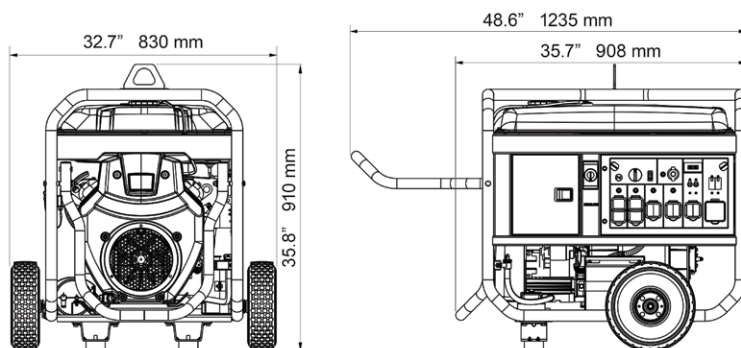

## Dimensions and Weights

ASSEMBLED	
Height	35.8 in / 910 mm
Width	32.7 in / 830 mm
Length	35.7 in / 908 mm
Extended Length	48.6 in / 1235 mm
Unit Weight (Dry)	350 lbs / 159 kg

CARTON	
Height	34.4 in / 875 mm
Width	26.0 in / 660 mm
Length	34.1 in / 865 mm
Shipping Weight	397 lbs / 180 kg