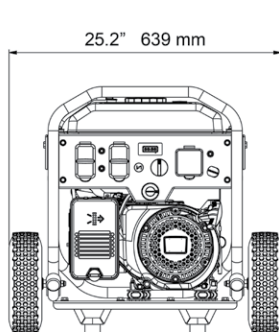

## Dimensions and Weights

ASSEMBLED	
Height	23.0 in / 583 mm
Width	25.2 in / 639 mm
Length	28.4 in / 721 mm
Extended Length	38.7 in / 982 mm
Unit Weight (Dry)	125 lbs / 57 kg

CARTON	
Height	21.7 in / 550 mm
Width	20.5 in / 520 mm
Length	29.7 in / 755 mm
Shipping Weight	134 lbs / 61 kg