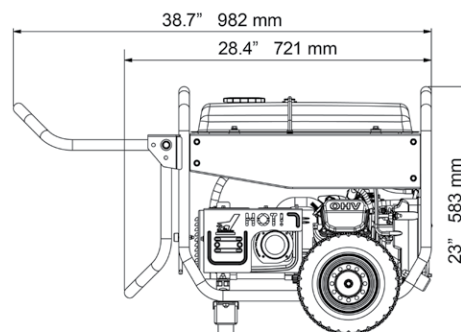

## Dimensions and Weights

ASSEMBLED	
Height	23.0 in / 583 mm
Width	25.2 in / 639 mm
Length	28.4 in / 721 mm
Extended Length	38.7 in / 982 mm
Unit Weight (Dry)	125 lbs / 57 kg

CARTON	
Height	21.7 in / 550 mm
Width	20.5 in / 520 mm
Length	29.7 in / 755 mm
Shipping Weight	134 lbs / 61 kg