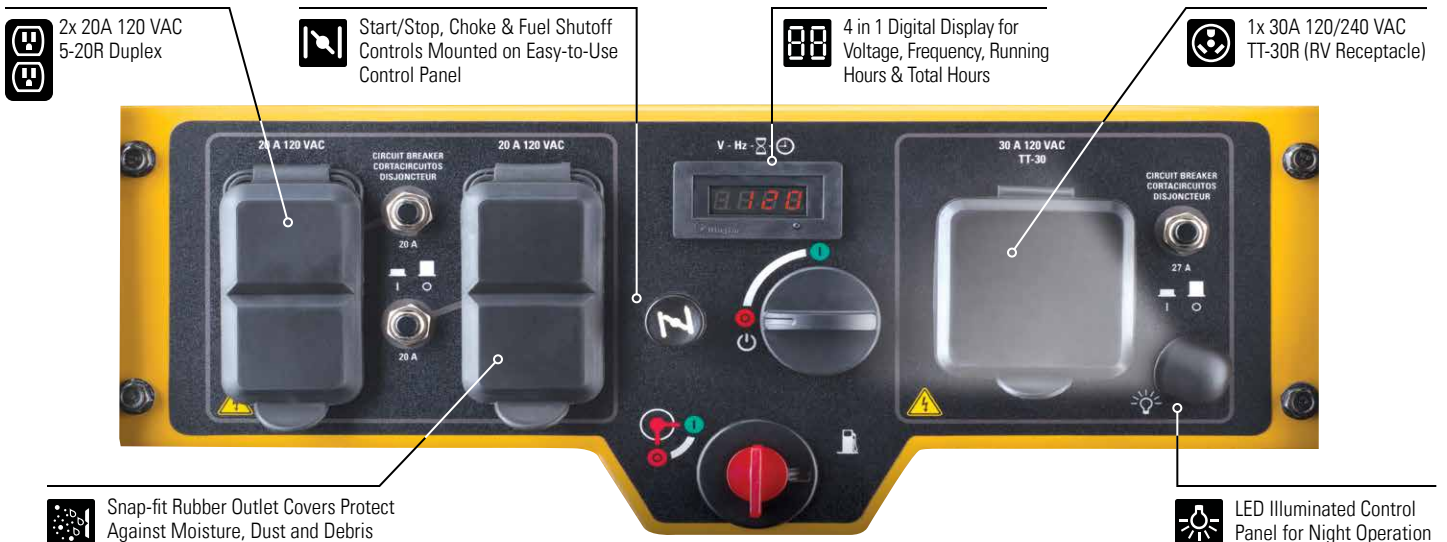

Control Panel