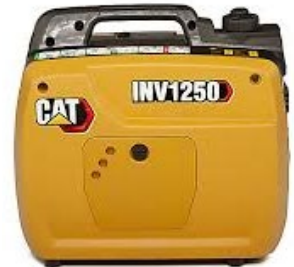

**CRESCO**

**THE  
Rental  
STORE**

Price Effective July 2020

**CAT INV SERIES INVERTER GENERATORS**

**CAT INV4000E 3200W ELECTRIC START  
PORTABLE INVERTER  
GENERATOR**

**\$1,249.99**

**INV4000E**  
#501-5454

WITH CAT  
CO DEFENCE

**\$549.99**

**INV1250**  
#501-5453

**\$849.99**

**INV2000**  
#522-2700

**OPTIONAL  
ACCESSORIES**

BUY A CAT GEN  
AND GET THE  
PROTECTIVE COVER  
AT 50% OFF.

**WHILE SUPPLIES LAST**